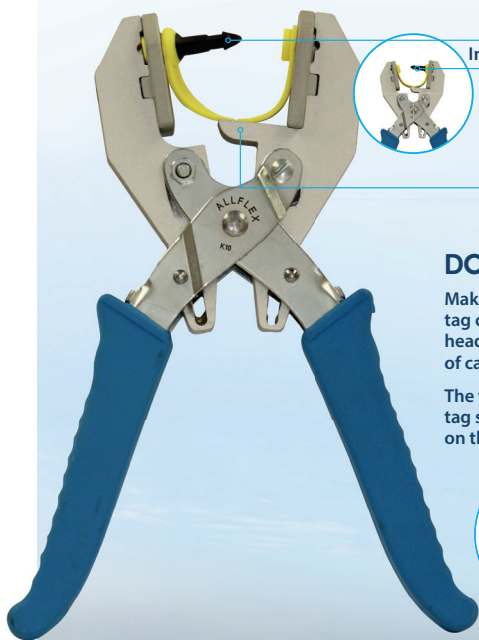

# B49 BUBBLEGUM APPLICATOR

Applying your Bubblegum tags will be easier and quicker with our improved applicator design:

**NEW  
IMPROVED  
DESIGN**

Insert tag either way

We've added a support to ensure that the tag is held firmly in place

## DON'T FORGET

Make sure to apply the tag close to the animal's head avoiding the ridges of cartilage and veins.

The female part of the tag should always sit on the inside of the ear.

 0845 600 9070

 [www.allflex.co.uk](http://www.allflex.co.uk)