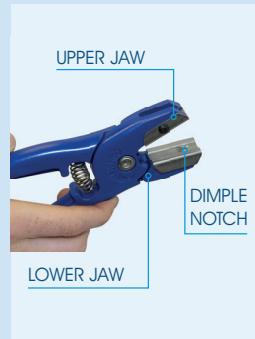

QWIKSILVER Stainless Steel Tags - more than just an ordinary tag