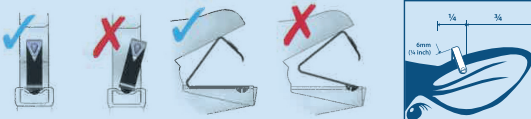

Applying the tag:

Minimise the risk

- ✓ To minimise the risk of infection, avoid applying tags during spells of very warm weather (where possible), ensuring the tags are applied under hygienic conditions.
- ✓ Gloves should be worn and the ear, the tags and applicator should be clean.
- ✓ Check the ear 10 days after tagging for signs of damage or infection. Consult your Veterinary Surgeon as necessary.
- ✓ When tagging young livestock; allow room for ear growth.

Information regarding the safe handling of cattle is published by the Health & Safety Executive and can be downloaded at: <http://www.hse.gov.uk/pubns/ais35.pdf>

For further information about QWIKSILVER and details of your nearest stockist contact:

Allflex

☎ 0845 600 9070

🌐 www.allflex.co.uk

Follow us on Twitter and Facebook:

📘 AllflexUK   🐦 @allflexuk

1 Greencroft Industrial Park, Stanley, County Durham, DH9 7YA